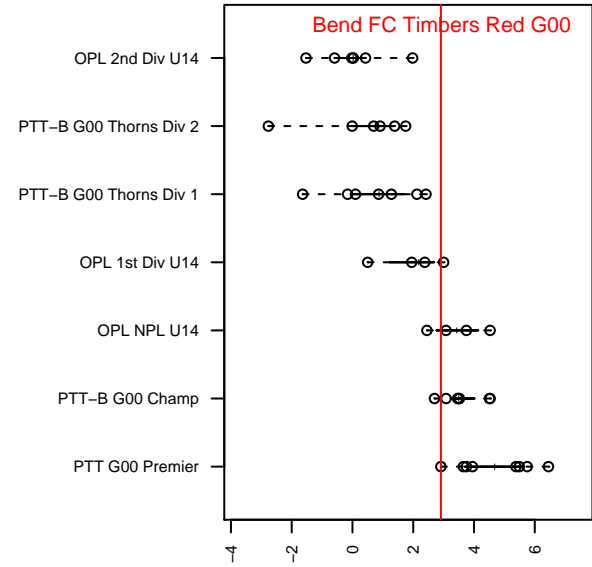

Bend FC Timbers Red G00

Bend FC
 Bend, OR
 G00 total strength=1113
 attack=3.05 defense=2.87
 fall league = PTT G00 Premier
 spr league = Spr OYS G00 Premier

alt names used:
 BEND FC TIMBERS 00 GIRLS RED (OR)
 Bend FC Timbers 00 Girls Red
 Bend FC Timbers 00 Girls Red
 Bend FC Timbers 00 Girls Red
 Bend FC Timbers 00 Girls Red

Venues played:
 2014 Bend Premier Cup U14G GOLD U14
 2014 Mt Hood Challenge U14
 2014 PTT G00 Premier
 2014 Spr OYS G00 Premier
 2014 OYS State Cup G00

Bend FC Timbers Red G00
 Dots are actual minus expected GF (blue circles) and GA (red triangles).
 Blue line is smoothed change in attack strength. Red is smoothed change in defense strength.

**attack and defense variance (black dot)
relative to other teams
and top 10 in region**

**attack and defense rating
relative to others at age
and all opponents in last 13 months**

Performance relative to 13 month average